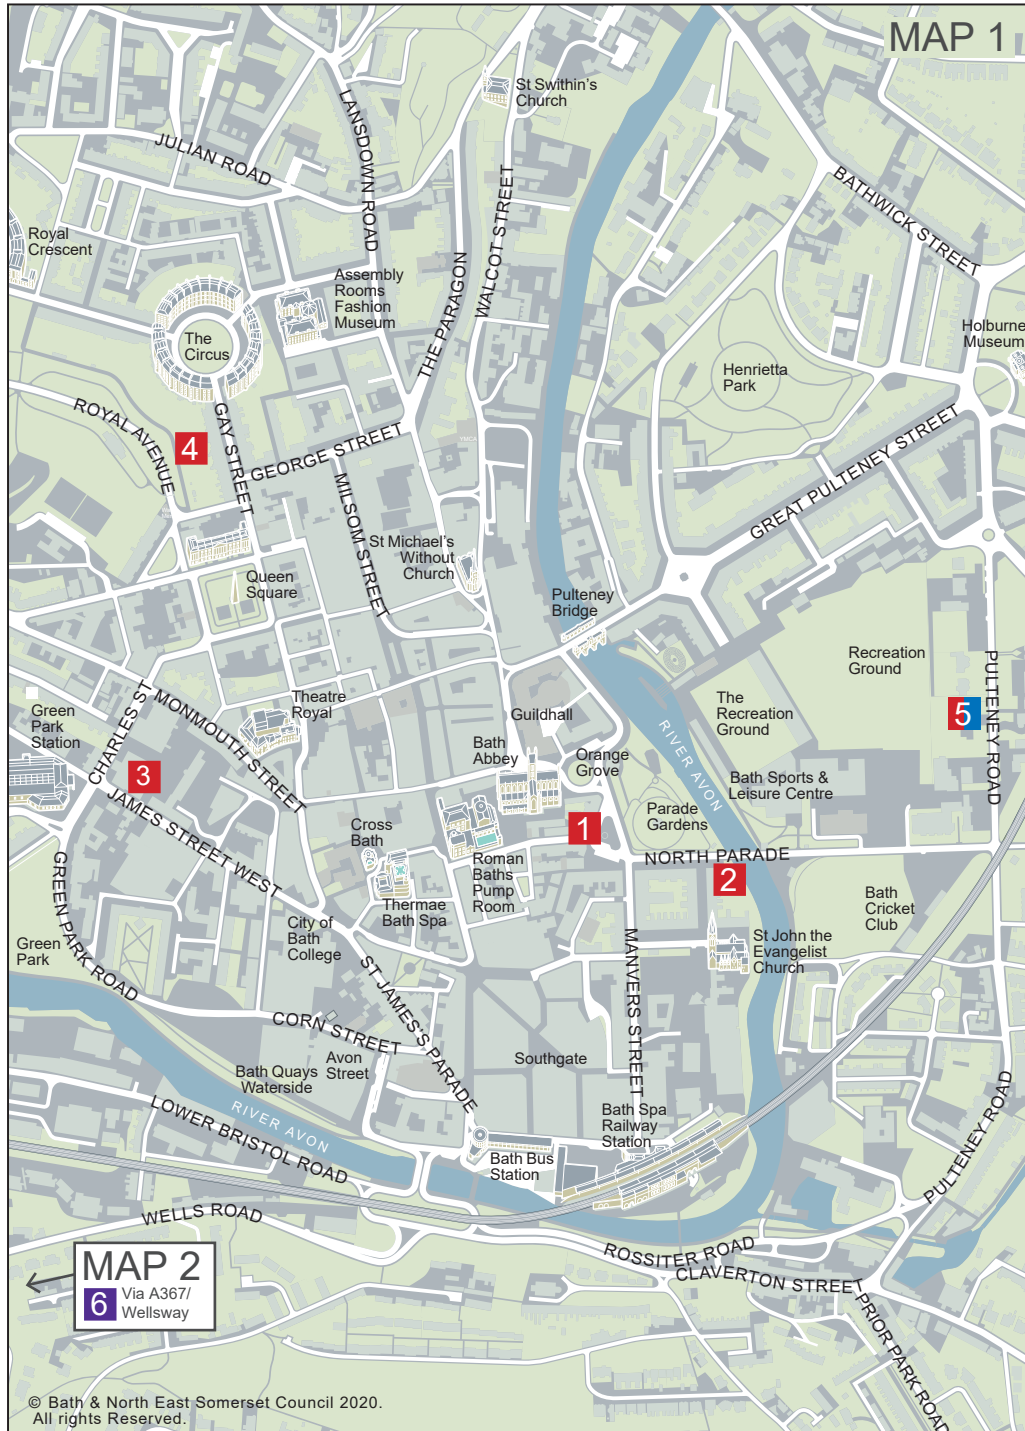

COACH PARKING BATH

© Bath & North East Somerset Council 2020.
All rights Reserved.

Bath provides on street coach bays for coaches wanting to drop off and pick up visitors close to visitor attractions in the city centre. There are also a couple of short stay bays for coaches wanting to stay up to 90 minutes. All coaches staying for longer than 90 minutes should park at Odd Down Coach Park.

DROP OFF/PICK UP

- 1** TERRACE WALK, BA1 1LN
3 bays, 24 Hour
Max stay 10 mins
- 2** NORTH PARADE, BA2 4AL
2 bays, 24 Hour
Max stay 10 mins
- 3** JAMES ST WEST, BA1 2DA
1 bay, 24 Hour
Max stay 30 mins

- 4** ROYAL AVENUE, BA1 2NR
3 bays, 8am – 7pm
Max stay 20 mins
- 5** PULTENEY ROAD, BA2 4EZ
1 bay, 8am – 7pm
Max Stay 20 mins

SHORT STAY

- 5** PULTENEY ROAD, BA2 4EZ
2 bays, 8am – 7pm
Max stay 90 mins

COACH PARKING

- 6** ODD DOWN COACH PARK, BA2 8PA
29 bays, 24 Hour, overnight parking

Charges May apply. For further details go to bathnes.gov.uk

MIPERMIT

Coach parking can be paid for using MiPermit.

For more information go to www.wanttopark.com/BathNES

Odd Down Location Number: **751078**